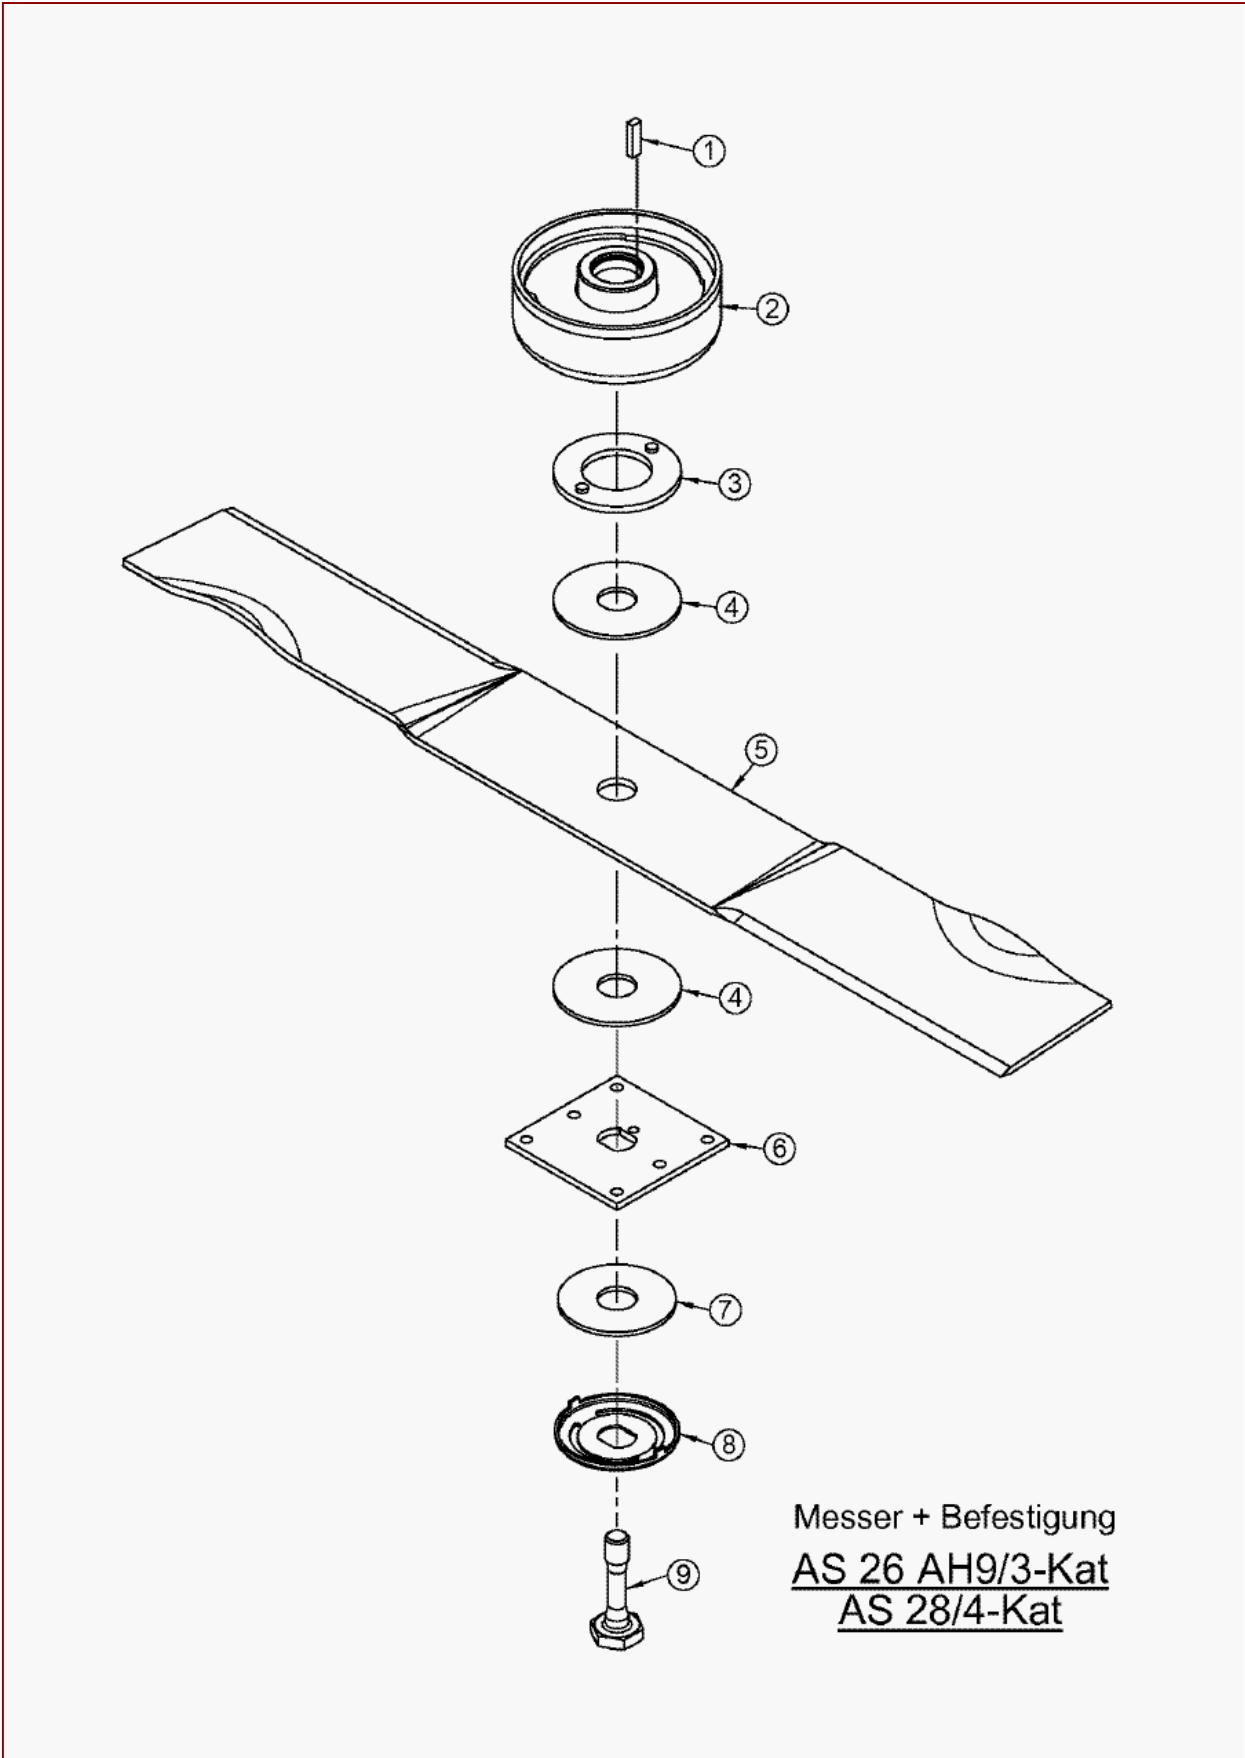

AS 26 AH9/3-Kat ab FNr.020008020001 – ET-Dokumentation – Messer + Befestigung

AS 26 AH9/3-Kat ab FNr.020008020001 – ET-Dokumentation – Messer + Befestigung

Pos	Art-Nr.	E-Nr.	Menge	Beschreibung	Modell	Info
1	G07865004	E02593	3	Passfeder (3 Stk.)		
2	G06323033	E06349	1	Messerträger		
3	G00010089	E06350	1	Scheibe		
4	G00019050	E03076	2	Gleitscheibe (2 Stk.)		
o.Abb.	G06323003	E03442	1	Messer 63cm (für sandige Böden)		
5	G06323046	E08219	1	Messer 63 cm		
6	G06123007	E03145	1	Druckteller		
7	G00033008	E03500	1	Tellerfeder		
8	G06323016	E03739	1	Sicherungsblech		
9	G06323008	E03460	1	Sonderschraube